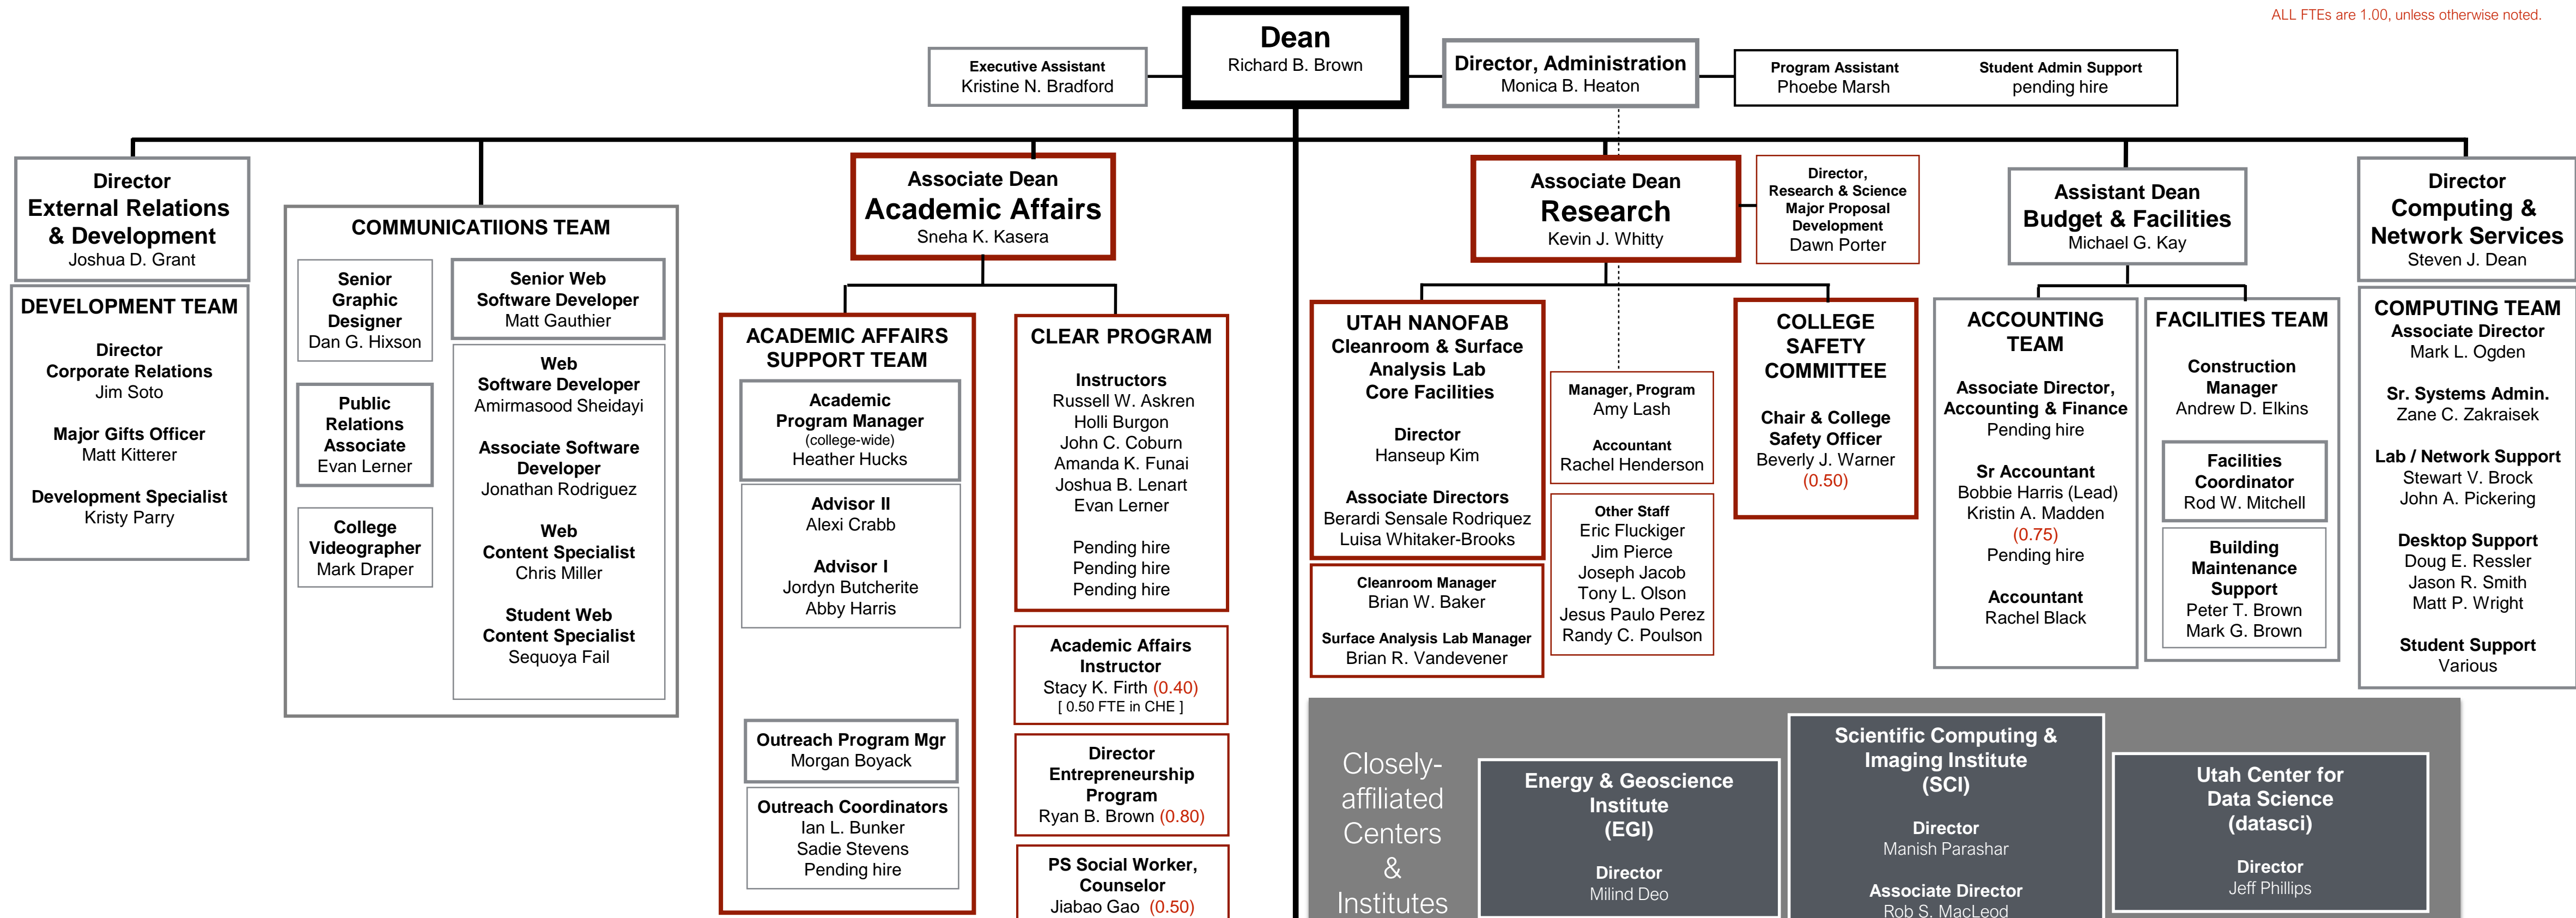

# Price College of Engineering Organization Chart

Last update: 7 June 2023  
ALL FTEs are 1.00, unless otherwise noted.

## Departments, Division, Programs and School